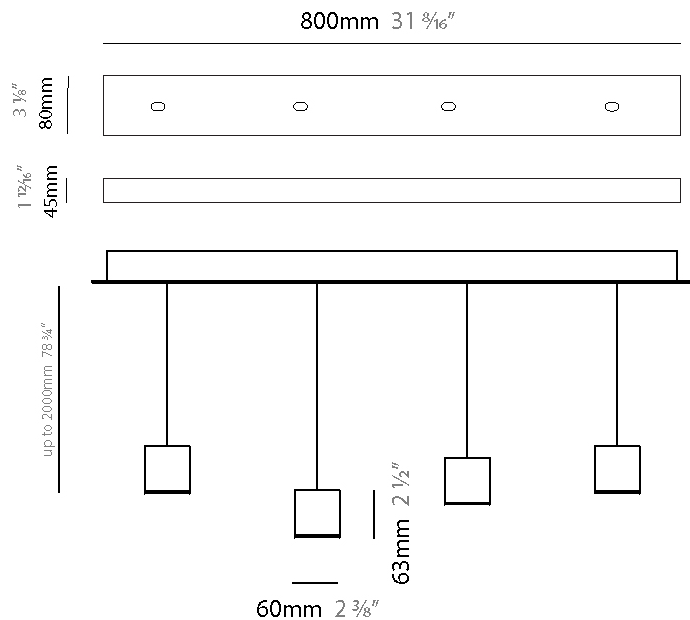

base number Finish
Options

1. To build a product code in our configurator select the specify button on the base model # product page
2. To build a manual product code on this datasheet choose from the options listed below in blue font and add the suffix to the base model #

GENERAL

Series: Match
Subseries: Match 4 Light
Partner: Quasar
Division: Design
Installation: Suspension
Product Type: Pendant
Mounting Location: Ceiling
Light Distribution: Downlight

PHYSICAL

Shape: Rectangle
Length (mm): 800
Length (in): 31 1/2"
Width (mm): 80
Width (in): 3 1/8"
Height (mm): 63
Height (in): 2 1/2"
Max. Overall Height (mm): 2063
Max. Overall Height (in): 81 1/4"
Weight (kg): 3
Weight (lbs): 6.61
Diffuser: Acrylic - See Finish Options
Fixture Finish: RED / ORG / YEL / GRN / LBL / TRA
Fixture Material: Aluminum
Cable Details: 2000mm Cable

ELECTRICAL

Lamp Type: LED
Input Wattage (W): 16
Total Output Wattage (W): 12.4
Dimming: Phase Dimming (120Vac Only)
Driver Included: Yes
Driver Location: Integrated
Driver Type: Constant Current - Universal
Driver Class: Class 2
Input Voltage (V): 120 - 277
Constant Current (MA): 350
Upon Request: (Not included - see components) Integral: Phase dimming @120Vac only

LED

Number of LEDs: 4
Color Temperature (°K): 2700
Max. Delivered Lumen (lm): 1100
CRI: >90 CRI
Lamp Life (hrs): 50000

OPTICAL

RATINGS AND CERTIFICATIONS

Certified By: Certified for North American Standards
IP rating: IP20