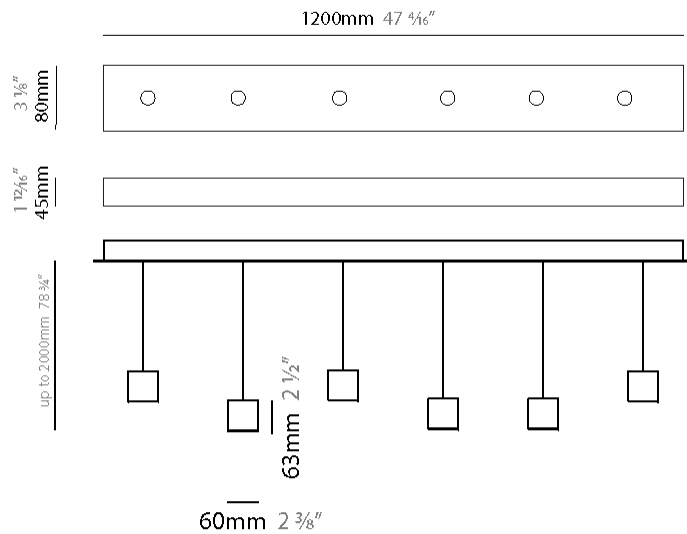

D101472-

base number Finish
Options

1. To build a product code in our configurator select the specify button on the base model # product page
2. To build a manual product code on this datasheet choose from the options listed below in blue font and add the suffix to the base model #

GENERAL

Series: Match
Subseries: Match 6 Light
Partner: Quasar
Division: Design
Installation: Suspension
Product Type: Pendant
Mounting Location: Ceiling
Light Distribution: Downlight

PHYSICAL

Shape: Rectangle
Length (mm): 1200
Length (in): 47 1/4
Width (mm): 80
Width (in): 3 1/8
Height (mm): 63
Height (in): 2 1/2
Max. Overall Height (mm): 2063
Max. Overall Height (in): 81 1/4
Weight (kg): 4
Weight (lbs): 8.82
Diffuser: Acrylic - See Finish Options
Fixture Finish: RED / ORG / YEL / GRN / LBL / TRA
Fixture Material: Aluminum
Cable Details: 2000mm Cable

ELECTRICAL

Lamp Type: LED
Input Wattage (W): 24
Total Output Wattage (W): 18.6
Dimming: Phase Dimming (120Vac Only)
Driver Included: Yes
Driver Location: Integrated
Driver Type: Constant Current - Universal
Driver Class: Class 2
Input Voltage (V): 120 - 277
Constant Current (MA): 350
Upon Request: (Not included - see components) Integral: Phase dimming @120Vac only

LED

Number of LEDs: 6
Color Temperature (°K): 2700
Max. Delivered Lumen (lm): 1650
CRI: >90 CRI
Lamp Life (hrs): 50000

OPTICAL

RATINGS AND CERTIFICATIONS

Certified By: Certified for North American Standards
IP rating: IP20